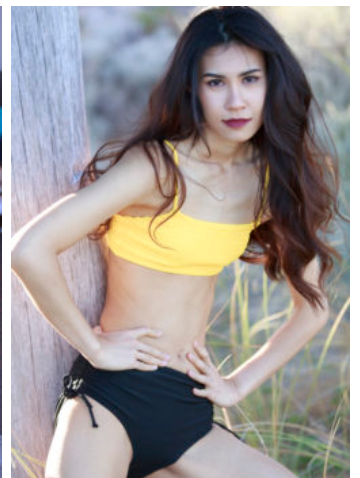

LOGO HERE

Logo Tagline

+45852 8585 685 96
yourdomain@gmail.com

Chatsuda H

ID: IMAA593649 **Age :** 32 **Height :** 5'8 (172 cm) **Collar :** N/A **Chest / Bust :** 76cm / 29'9 **Cup Size :** A **Waist :** 61cm / 24'0 **Hips :** 86cm / 33'9 **Hair Color :** Black Brown **Hair - Other - Please Describe in Detail :** Long, Thick **Eye Color :** Brown **Dress Size (AU) :** 4/6 **Pant Size (AU) :** N/A **Fitting :** 09-03-2018 **Shoe Size (AU | UK) :** 6'5 **Shoe Size (US) :** N/A **Shoe Size (EU) :** N/A **Email ID 1 :** Chatsuda'H@IndiModels'com **Parent / Guardian Consent Required :** N/A