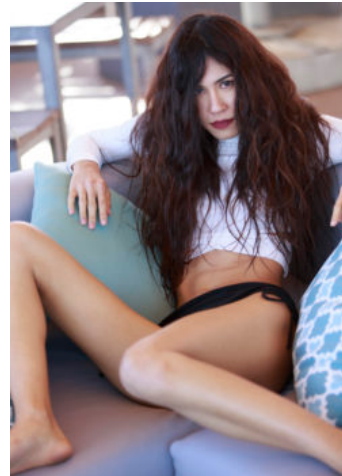

LOGO HERE

Logo Tagline

+45852 8585 685 96
yourdomain@gmail.com

Chatsuda H

ID: IMAA593649 **Age :** 32 **Height :** 5'8 (172 cm) **Collar :** N/A **Chest / Bust :** 76cm / 29'9 **Cup Size :** A **Waist :** 61cm / 24'0 **Hips :** 86cm / 33'9 **Hair Color :** Black Brown **Hair - Other - Please Describe in Detail :** Long, Thick **Eye Color :** Brown **Dress Size (AU) :** 4/6 **Pant Size (AU) :** N/A **Fitting :** 09-03-2018 **Shoe Size (AU | UK) :** 6'5 **Shoe Size (US) :** N/A **Shoe Size (EU) :** N/A **Email ID 1 :** Chatsuda'H@IndiModels'com **Parent / Guardian Consent Required :** N/A