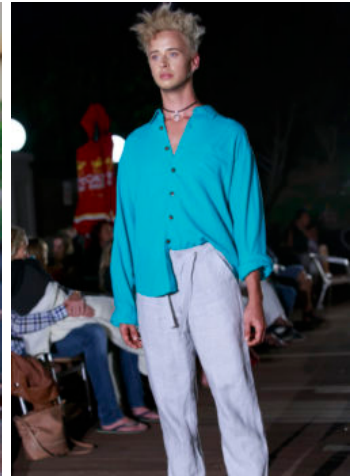

LOGO HERE

Logo Tagline

+45852 8585 685 96
yourdomain@gmail.com

Jesse PB

ID: IMAA595611 **Age :** 30 **Height :** 6'2 (187 cm) **Collar :** 43cm / 16'9 inches **Chest / Bust :** 94cm / 37'0 **Cup Size :** N/A **Waist :** 83cm / 32'7 **Hips :** 91cm / 35'8 **Hair Color :** Blonde Light **Hair - Other - Please Describe in Detail :** Short overall, short Sides, some length in middle **Eye Color :** Blue **Dress Size (AU) :** N/A **Fitting :** 09-01-2018 **Shoe Size (AU | UK) :** 11 **Shoe Size (US) :** N/A **Shoe Size (EU) :** N/A **Email ID 1 :** Jesse'PB@IndiModels'com **Parent / Guardian Consent Required :** N/A