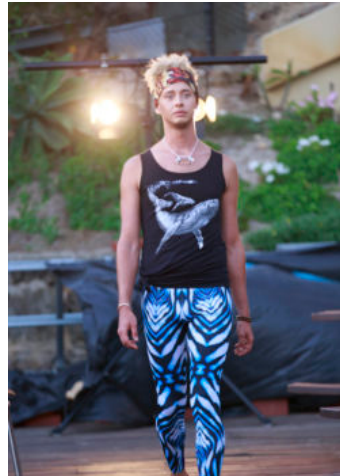

LOGO HERE

Logo Tagline

+45852 8585 685 96
yourdomain@gmail.com

Jesse PB

ID: IMAA595611 **Age :** 30 **Height :** 6'2 (187 cm) **Collar :** 43cm / 16'9 inches **Chest / Bust :** 94cm / 37'0 **Cup Size :** N/A **Waist :** 83cm / 32'7 **Hips :** 91cm / 35'8 **Hair Color :** Blonde Light **Hair - Other - Please Describe in Detail :** Short overall, short Sides, some length in middle **Eye Color :** Blue **Dress Size (AU) :** N/A **Fitting :** 09-01-2018 **Shoe Size (AU | UK) :** 11 **Shoe Size (US) :** N/A **Shoe Size (EU) :** N/A **Email ID 1 :** Jesse'PB@IndiModels'com **Parent / Guardian Consent Required :** N/A