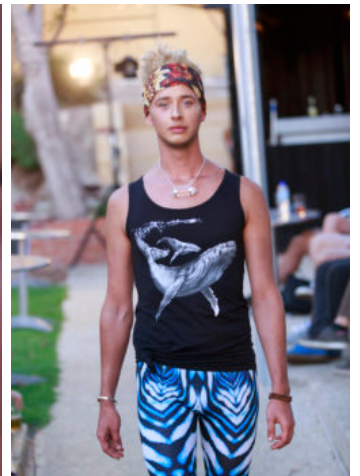

LOGO HERE

Logo Tagline

+45852 8585 685 96
yourdomain@gmail.com

Jesse PB

ID: IMAA595611 **Age :** 30 **Height :** 6'2 (187 cm) **Collar :** 43cm / 16'9 inches **Chest / Bust :** 94cm / 37'0 **Cup Size :** N/A **Waist :** 83cm / 32'7 **Hips :** 91cm / 35'8 **Hair Color :** Blonde Light **Hair - Other - Please Describe in Detail :** Short overall, short Sides, some length in middle **Eye Color :** Blue **Dress Size (AU) :** N/A **Fitting :** 09-01-2018 **Shoe Size (AU | UK) :** 11 **Shoe Size (US) :** N/A **Shoe Size (EU) :** N/A **Email ID 1 :** Jesse'PB@IndiModels'com **Parent / Guardian Consent Required :** N/A