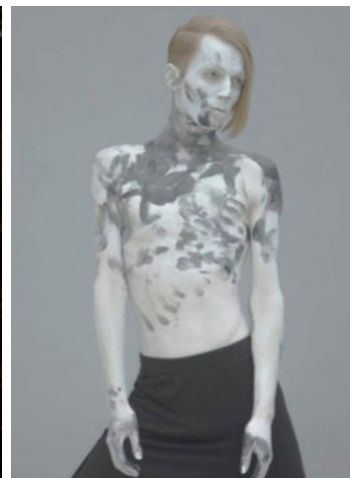

LOGO HERE

Logo Tagline

+45852 8585 685 96
yourdomain@gmail.com

Tom D

ID: IMAA992265 **Age :** 34 **Height :** 5'10 (177 cm) **Collar :** N/A **Chest / Bust :** 81 cm / 31'889763747 inches **Cup Size :** N/A **Waist :** 63 cm / 24'803149581 inches **Hips :** 83cm / 32'7 **Hair Color :** Red Light **Hair - Other - Please Describe in Detail :** Asymmetrically Long **Eye Color :** Green Grey **Dress Size (AU) :** N/A **Pant Size (AU) :** 28 **Fitting :** 01-05-2018 **Shoe Size (AU | UK) :** N/A **Shoe Size (US) :** N/A **Shoe Size (EU) :** 40 **Email ID 1 :** Tom'D@IndiModels'com **Parent / Guardian Consent Required :** N/A