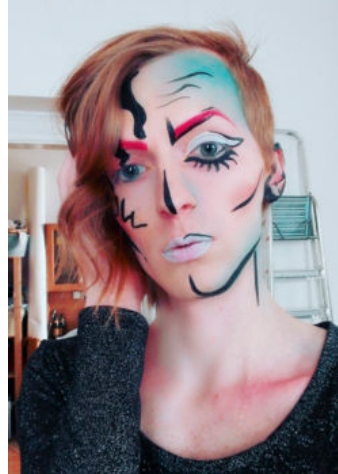

LOGO HERE

Logo Tagline

+45852 8585 685 96
yourdomain@gmail.com

Tom D

ID: IMAA992265 **Age :** 34 **Height :** 5'10 (177 cm) **Collar :** N/A **Chest / Bust :** 81 cm / 31'889763747 inches **Cup Size :** N/A **Waist :** 63 cm / 24'803149581 inches **Hips :** 83cm / 32'7 **Hair Color :** Red Light **Hair - Other - Please Describe in Detail :** Asymmetrically Long **Eye Color :** Green Grey **Dress Size (AU) :** N/A **Pant Size (AU) :** 28 **Fitting :** 01-05-2018 **Shoe Size (AU | UK) :** N/A **Shoe Size (US) :** N/A **Shoe Size (EU) :** 40 **Email ID 1 :** Tom'D@IndiModels'com **Parent / Guardian Consent Required :** N/A