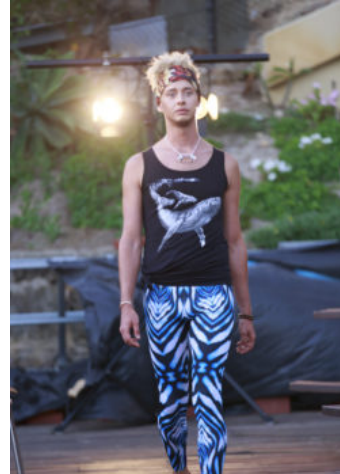

LOGO HERE

Logo Tagline

+45852 8585 685 96
yourdomain@gmail.com

Jesse PB

ID: IMAA595611 **Age :** 32 **Height :** 6'2 (187 cm) **Collar :** 43cm / 16'9 inches **Chest / Bust :** 94cm / 37'0 **Cup Size :** N/A **Waist :** 83cm / 32'7 **Hips :** 91cm / 35'8 **Hair Color :** Blonde Light **Hair - Other - Please Describe in Detail :** Short overall, short Sides, some length in middle **Eye Color :** Blue **Dress Size (AU) :** N/A **Fitting :** 09-01-2018 **Shoe Size (AU | UK) :** 11 **Shoe Size (US) :** N/A **Shoe Size (EU) :** N/A **Email ID 1 :** Jesse'PB@IndiModels'com **Parent / Guardian Consent Required :** N/A