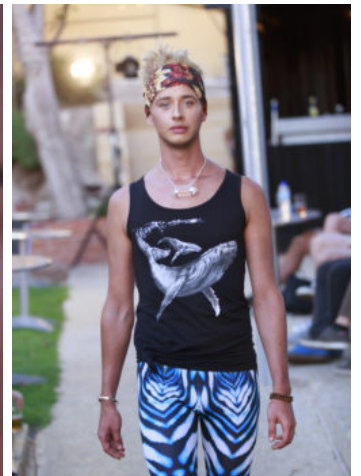

LOGO HERE

Logo Tagline

+45852 8585 685 96
yourdomain@gmail.com

Jesse PB

ID: IMAA595611 **Age :** 32 **Height :** 6'2 (187 cm) **Collar :** 43cm / 16'9 inches **Chest / Bust :** 94cm / 37'0 **Cup Size :** N/A **Waist :** 83cm / 32'7 **Hips :** 91cm / 35'8 **Hair Color :** Blonde Light **Hair - Other - Please Describe in Detail :** Short overall, short Sides, some length in middle **Eye Color :** Blue **Dress Size (AU) :** N/A **Fitting :** 09-01-2018 **Shoe Size (AU | UK) :** 11 **Shoe Size (US) :** N/A **Shoe Size (EU) :** N/A **Email ID 1 :** Jesse'PB@IndiModels'com **Parent / Guardian Consent Required :** N/A